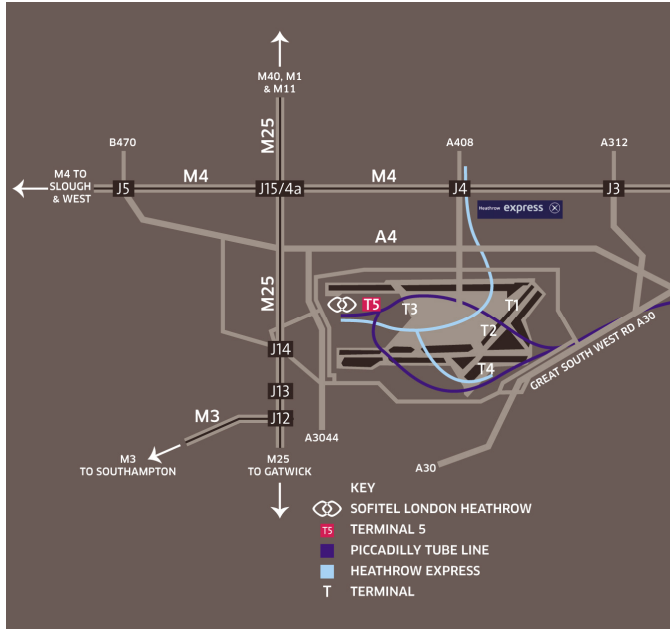

HOW TO FIND US

Sofitel London Heathrow -
Terminal 5,
London Heathrow Airport
TW6 2GD

Tel: 020 8757 7777
Fax: 020 8757 7788
Email:
enquiries@sofitelheathrow.com

Sofitel London Heathrow is directly attached to Heathrow Terminal 5 via a footbridge

By Road:

From North - M1-M25 then exit at Junction 14a signposted to Heathrow Terminal 5 and then follow signs for Sofitel London Heathrow;

From South - M3-M23-M25 then exit at Junction 14a to Heathrow Terminal 5 and then follow signs for Sofitel London Heathrow;

From East - exit at Junction 4a from the M4 signposted to Heathrow Airport, and then follow signs to Terminal 5 and then follow signs for Sofitel London Heathrow;

From West - M4-M25 then exit at Junction 14a to Heathrow Terminal 5 and then follow signs for Sofitel London Heathrow.

By Railway:

Take the Heathrow Express Rail to Heathrow Terminal 5. Then follow signs on Arrivals level for the Sofitel London Heathrow directing you to the lifts and footbridge taking you directly to the hotel.

By Underground:

Take the Piccadilly Line to Heathrow Terminal 5. Then follow signs on Arrivals level for the Sofitel London Heathrow directing you to the lifts and footbridge taking you directly to the hotel.